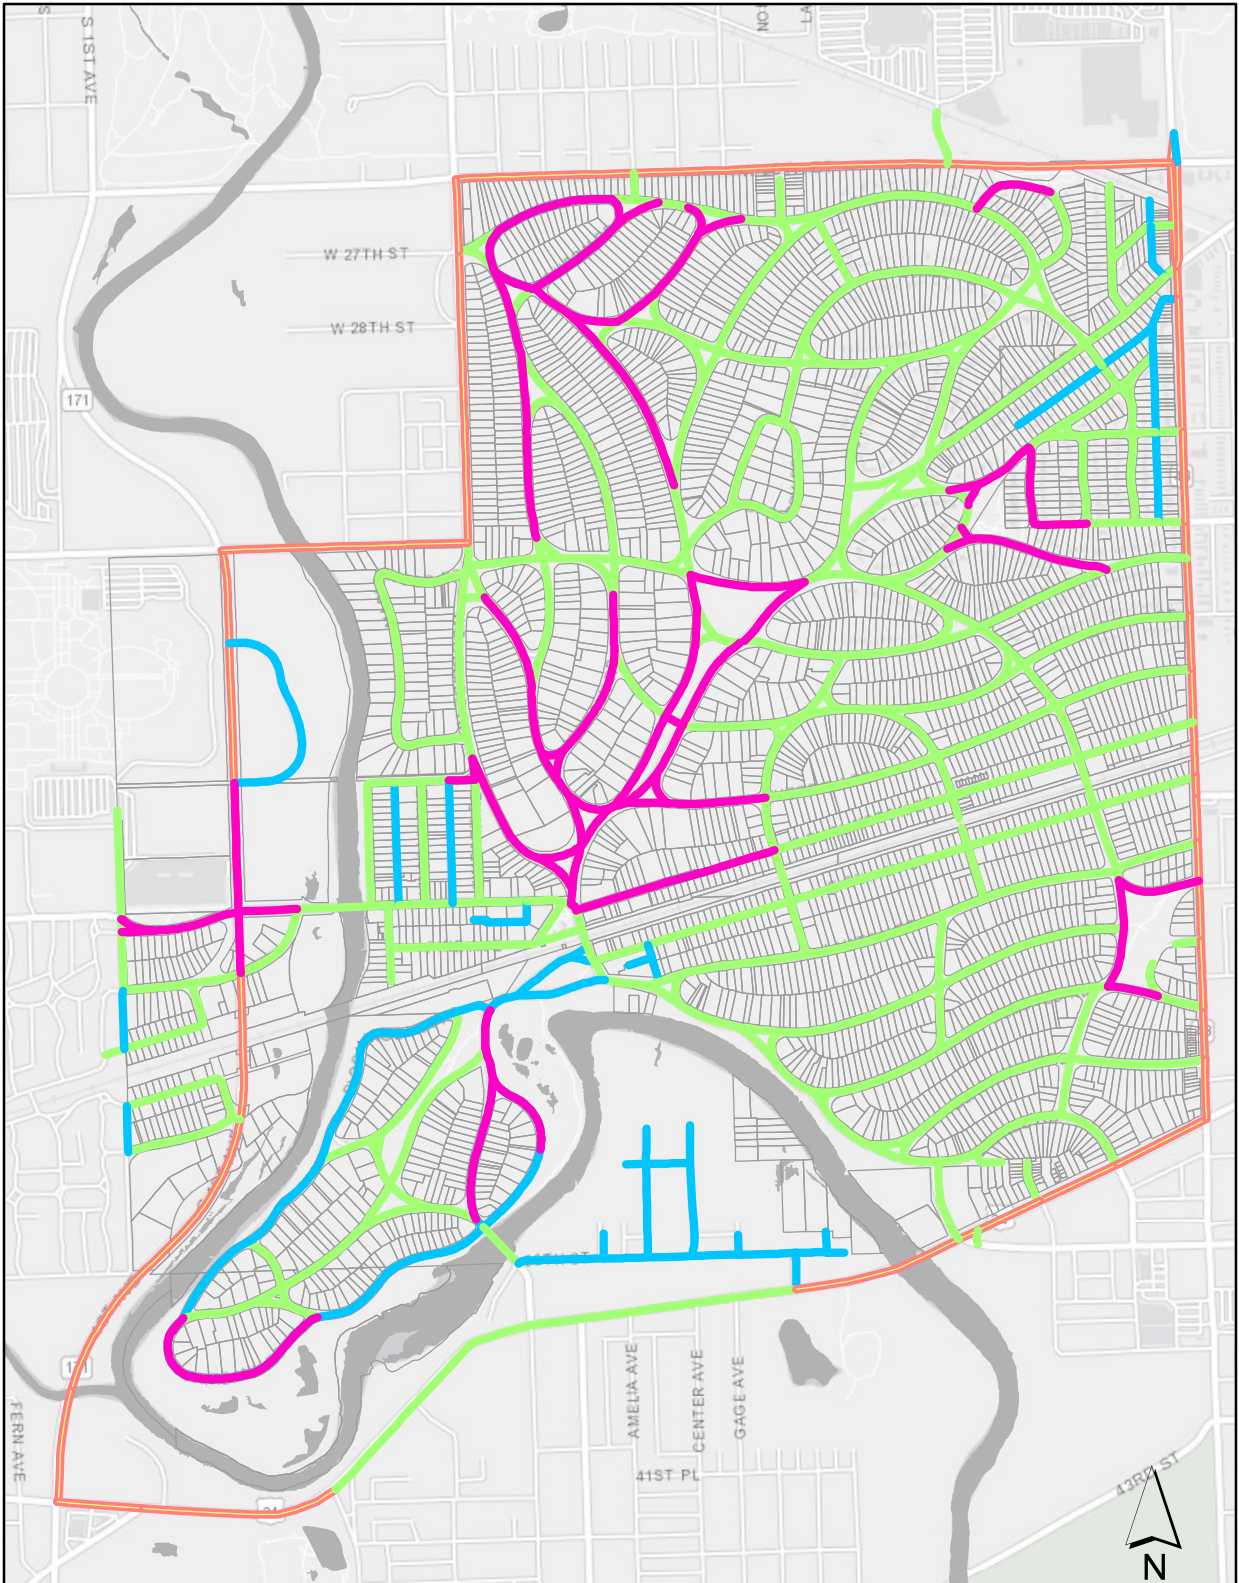

Riverside Speed Limits

Legend

- Under 25 MPH
- 25 MPH
- Over 25 MPH
- School and Park Zone